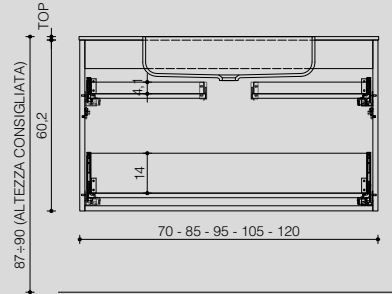

25+35 con vasca integrata/sottopiano cx

25+35 with cx integrated/undercounter basin

VISTA FRONTALE

frontal view