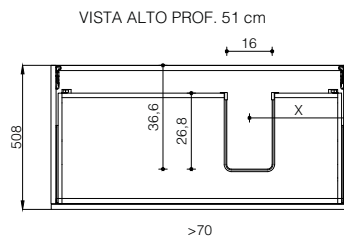

25+35 con vasca integrata/sottopiano laterale
25+35 with side integrated/undercounter basin

VISTA FRONTALE
frontal view

VISTA LATERALE
side view

P. 46
D. 46

P. 51
D. 51