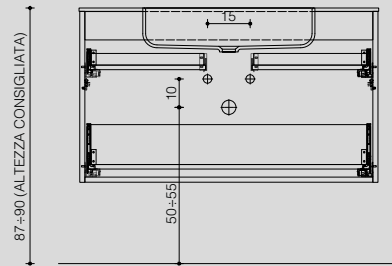

25+35 con vasca integrata/sottopiano cx

25+35 with cx integrated/undercounter basin

VISTA FRONTALE

frontal view