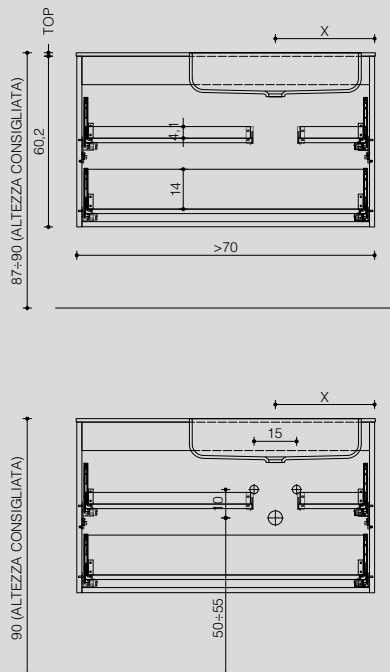

35+25 con vasca integrata/sottopiano laterale

35+25 with side integrated/undercounter basin

VISTA FRONTALE

frontal view