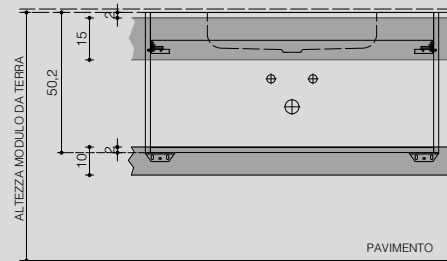

con lavabo in appoggio
with sit-on basin

con vasca integrata/sottopiano
with integrated/undercounter basin

VISTA LATERALE
side view

con lavabo in appoggio
with sit-on basin

con vasca integrata/sottopiano
with integrated/undercounter basin

2 ante con rinforzi (cartongesso) 2-doors base with reinforcements (plasterboard)

VISTA FRONTALE

frontal view

con lavabo in appoggio
with sit-on basin

con vasca integrata/sottopiano
with integrated/undercounter basin

VISTA LATERALE

side view

con lavabo in appoggio
with sit-on basin

con vasca integrata/sottopiano
with integrated/undercounter basin