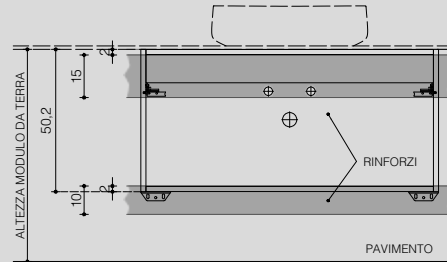

2 ante con rinforzi (cartongesso) 2-doors base with reinforcements (plasterboard)

VISTA FRONTALE

frontal view

con lavabo in appoggio
with sit-on basin