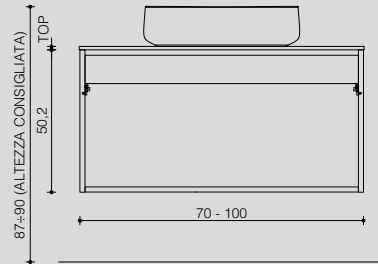

2 ante con lavabo in appoggio

2-doors base with sit-on basin

VISTA FRONTALE

frontal view