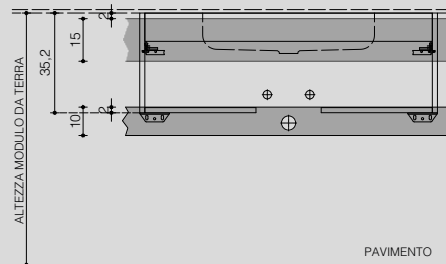

Schede Tecniche

Technical Sheets

BASI SOSPESSE H. 35

H. 25 WALL-HUNG BASES

con vasca integrata/sottopiano cx
with cx integrated/undercounter basin

VISTA FRONTALE
frontal view

VISTA LATERALE
side view

P. 46
D. 46

P. 51
D. 51

con vasca integrata/sottopiano laterale
with side integrated/undercounter basin

VISTA FRONTALE
frontal view

VISTA LATERALE
side view

P. 46
D. 46

P. 51
D. 51

con rinforzi (cartongesso) per vasca integrata/sottopiano
with reinforcements (plasterboard) for integrated/undercounter basin

VISTA FRONTALE

frontal view

con vasca integrata/sottopiano
with integrated/undercounter basin

VISTA LATERALE

side view

con vasca integrata/sottopiano
with integrated/undercounter basin

con doppia vasca integrata/sottopiano cx
with integrated/undercounter double basin

VISTA FRONTALE
frontal view

VISTA LATERALE
side view

P. 46
D. 46

P. 51
D. 51

con lavabo in appoggio
with sit-on basin

VISTA FRONTALE
frontal view

VISTA LATERALE
side view

P. 46
D. 46