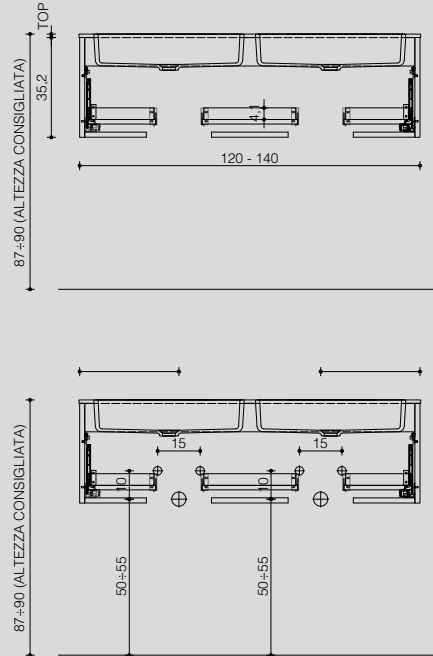

VISTA FRONTALE

frontal view

con vasca integrata/sottopiano
with integrated/undercounter basin

VISTA LATERALE

side view

con vasca integrata/sottopiano
with integrated/undercounter basin

con doppia vasca integrata/sottopiano cx
with integrated/undercounter double basin

VISTA FRONTALE
frontal view

VISTA LATERALE
side view

P. 46
D. 46

P. 51
D. 51

con lavabo in appoggio
with sit-on basin

VISTA FRONTALE
frontal view

VISTA LATERALE
side view

P. 46
D. 46

P. 51
D. 51

c/cassetto interno H.10 e lavabo in appoggio
with 10-cm internal drawer and sit-on basin

VISTA FRONTALE
frontal view

VISTA LATERALE
side view

P. 46
D. 46

P. 51
D. 51

con rinforzi (cartongesso) per lavabo in appoggio
with reinforcements (plasterboard) for sit-on basin

c/cassetto interno H. 10
with 10-cm internal drawer