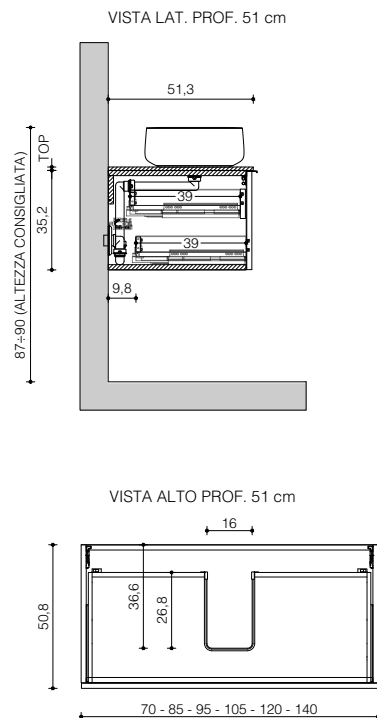

VISTA FRONTALE
frontal view

VISTA LATERALE
side view

P. 46
D. 46

P. 51
D. 51

con lavabo in appoggio
with sit-on basin

VISTA FRONTALE
frontal view

VISTA LATERALE
side view

P. 46
D. 46

P. 51
D. 51

c/cassetto interno H.10 e lavabo in appoggio
with 10-cm internal drawer and sit-on basin

VISTA FRONTALE
frontal view

VISTA LATERALE
side view

P. 46
D. 46

P. 51
D. 51

con rinforzi (cartongesso) per lavabo in appoggio
with reinforcements (plasterboard) for sit-on basin

VISTA FRONTALE

frontal view

con lavabo in appoggio
with sit-on basin

**c/cassetto interno H.10 e
lavabo in appoggio**
*with 10-cm internal drawer and
sit-on basin*

VISTA LATERALE

side view

con lavabo in appoggio
with sit-on basin

c/cassetto interno H. 10
with 10-cm internal drawer