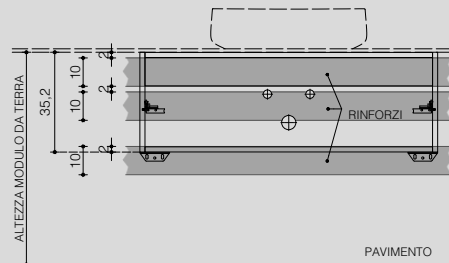

P. 51
D. 51

c/cassetto interno H.10 e lavabo in appoggio
with 10-cm internal drawer and sit-on basin

VISTA FRONTALE
frontal view

VISTA LATERALE
side view

P. 46
D. 46

P. 51
D. 51

con rinforzi (cartongesso) per lavabo in appoggio
with reinforcements (plasterboard) for sit-on basin

VISTA FRONTALE

frontal view

con lavabo in appoggio
with sit-on basin

**c/cassetto interno H.10 e
lavabo in appoggio**
*with 10-cm internal drawer and
sit-on basin*

VISTA LATERALE

side view

con lavabo in appoggio
with sit-on basin

c/cassetto interno H. 10
with 10-cm internal drawer