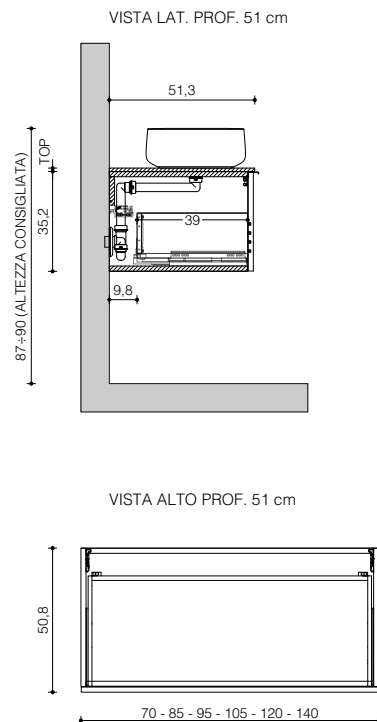

VISTA FRONTALE
frontal view

VISTA LATERALE
side view

P. 46
D. 46

P. 51
D. 51

con lavabo in appoggio
with sit-on basin

VISTA FRONTALE
frontal view

VISTA LATERALE
side view

P. 46
D. 46

P. 51
D. 51

c/cassetto interno H.10 e lavabo in appoggio
with 10-cm internal drawer and sit-on basin

VISTA FRONTALE
frontal view

VISTA LATERALE
side view

P. 46
D. 46

P. 51
D. 51

con rinforzi (cartongesso) per lavabo in appoggio
with reinforcements (plasterboard) for sit-on basin

VISTA FRONTALE

frontal view

con lavabo in appoggio
with sit-on basin

**c/cassetto interno H.10 e
lavabo in appoggio**
*with 10-cm internal drawer and
sit-on basin*

VISTA LATERALE

side view

con lavabo in appoggio
with sit-on basin

c/cassetto interno H. 10
with 10-cm internal drawer