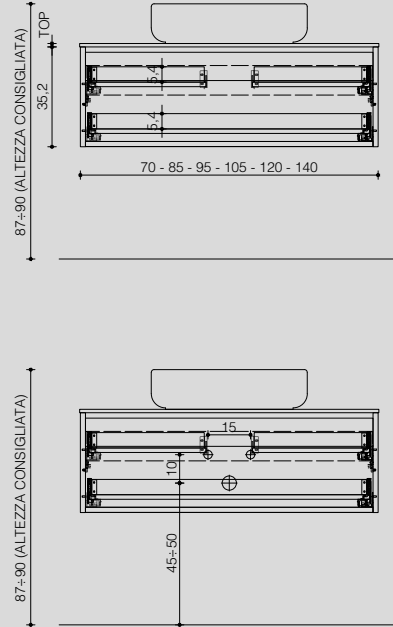

VISTA FRONTALE
frontal view

VISTA LATERALE
side view

P. 46
D. 46

P. 51
D. 51

con lavabo in appoggio
with sit-on basin

VISTA FRONTALE
frontal view

VISTA LATERALE
side view

P. 46
D. 46

P. 51
D. 51

c/cassetto interno H.10 e lavabo in appoggio
with 10-cm internal drawer and sit-on basin

VISTA FRONTALE
frontal view

VISTA LATERALE
side view

P. 46
D. 46

P. 51
D. 51

con rinforzi (cartongesso) per lavabo in appoggio
with reinforcements (plasterboard) for sit-on basin

VISTA FRONTALE

frontal view

con lavabo in appoggio
with sit-on basin

**c/cassetto interno H.10 e
lavabo in appoggio**
*with 10-cm internal drawer and
sit-on basin*

VISTA LATERALE

side view

con lavabo in appoggio
with sit-on basin

c/cassetto interno H. 10
with 10-cm internal drawer