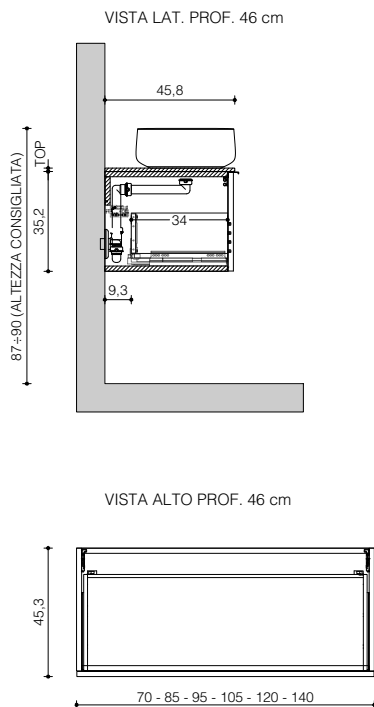

VISTA FRONTALE
frontal view

VISTA LATERALE
side view

P. 46
D. 46

P. 51
D. 51

con lavabo in appoggio
with sit-on basin

VISTA FRONTALE
frontal view

VISTA LATERALE
side view

P. 46
D. 46

P. 51
D. 51

c/cassetto interno H.10 e lavabo in appoggio
with 10-cm internal drawer and sit-on basin

VISTA FRONTALE
frontal view

VISTA LATERALE
side view

P. 46
D. 46

P. 51
D. 51

con rinforzi (cartongesso) per lavabo in appoggio
with reinforcements (plasterboard) for sit-on basin

VISTA FRONTALE

frontal view

con lavabo in appoggio
with sit-on basin

**c/cassetto interno H.10 e
lavabo in appoggio**
*with 10-cm internal drawer and
sit-on basin*

VISTA LATERALE

side view

con lavabo in appoggio
with sit-on basin

c/cassetto interno H. 10
with 10-cm internal drawer