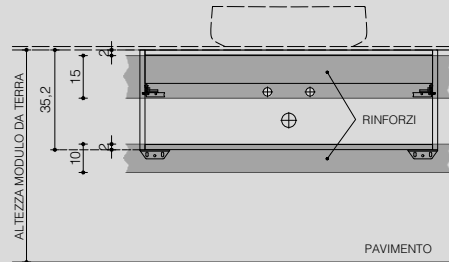

P. 51
D. 51

c/cassetto interno H.10 e lavabo in appoggio
with 10-cm internal drawer and sit-on basin

VISTA FRONTALE
frontal view

VISTA LATERALE
side view

P. 46
D. 46

P. 51
D. 51

con rinforzi (cartongesso) per lavabo in appoggio
with reinforcements (plasterboard) for sit-on basin

VISTA FRONTALE

frontal view

con lavabo in appoggio
with sit-on basin

**c/cassetto interno H.10 e
lavabo in appoggio**
*with 10-cm internal drawer and
sit-on basin*

VISTA LATERALE

side view

con lavabo in appoggio
with sit-on basin

c/cassetto interno H. 10
with 10-cm internal drawer