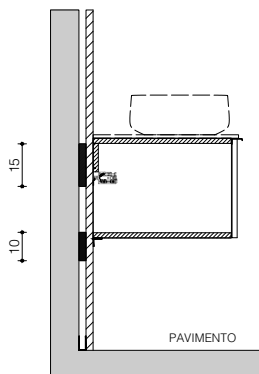

P. 51
D. 51

c/cassetto interno H.10 e lavabo in appoggio
with 10-cm internal drawer and sit-on basin

VISTA FRONTALE
frontal view

VISTA LATERALE
side view

P. 46
D. 46

P. 51
D. 51

con rinforzi (cartongesso) per lavabo in appoggio
with reinforcements (plasterboard) for sit-on basin

VISTA FRONTALE

frontal view

con lavabo in appoggio
with sit-on basin

**c/cassetto interno H.10 e
lavabo in appoggio**
*with 10-cm internal drawer and
sit-on basin*

VISTA LATERALE

side view

con lavabo in appoggio
with sit-on basin

c/cassetto interno H. 10
with 10-cm internal drawer