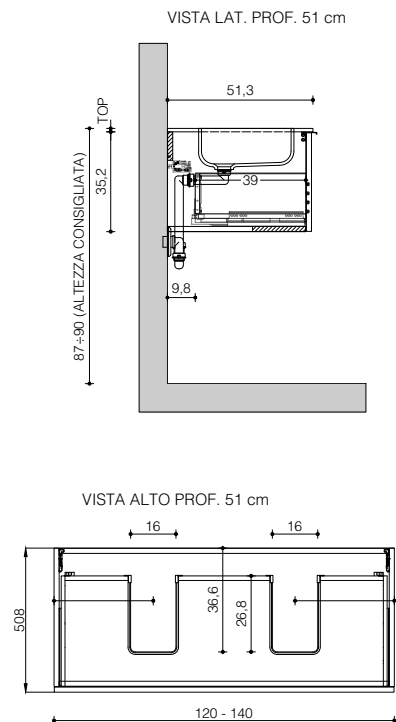

VISTA FRONTALE
frontal view

VISTA LATERALE
side view

P. 46
D. 46

P. 51
D. 51

con lavabo in appoggio
with sit-on basin

VISTA FRONTALE
frontal view

VISTA LATERALE
side view

P. 46
D. 46

P. 51
D. 51

c/cassetto interno H.10 e lavabo in appoggio
with 10-cm internal drawer and sit-on basin

VISTA FRONTALE
frontal view

VISTA LATERALE
side view

P. 46
D. 46

P. 51
D. 51

con rinforzi (cartongesso) per lavabo in appoggio
with reinforcements (plasterboard) for sit-on basin

VISTA FRONTALE

frontal view

con lavabo in appoggio
with sit-on basin

**c/cassetto interno H.10 e
lavabo in appoggio**
*with 10-cm internal drawer and
sit-on basin*

VISTA LATERALE

side view

con lavabo in appoggio
with sit-on basin

c/cassetto interno H. 10
with 10-cm internal drawer