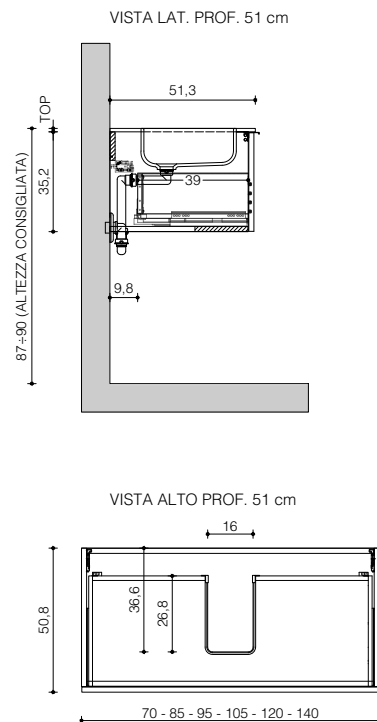

Schede Tecniche

Technical Sheets

BASI SOSPESSE H. 35

H. 25 WALL-HUNG BASES

con vasca integrata/sottopiano cx
with cx integrated/undercounter basin

VISTA FRONTALE
frontal view

VISTA LATERALE
side view

P. 46
D. 46

P. 51
D. 51

con vasca integrata/sottopiano laterale
with side integrated/undercounter basin

VISTA FRONTALE
frontal view

VISTA LATERALE
side view

P. 46
D. 46

P. 51
D. 51

con rinforzi (cartongesso) per vasca integrata/sottopiano
with reinforcements (plasterboard) for integrated/undercounter basin

VISTA FRONTALE

frontal view

con lavabo in appoggio
with sit-on basin

**c/cassetto interno H.10 e
lavabo in appoggio**
*with 10-cm internal drawer and
sit-on basin*

VISTA LATERALE

side view

con lavabo in appoggio
with sit-on basin

c/cassetto interno H. 10
with 10-cm internal drawer