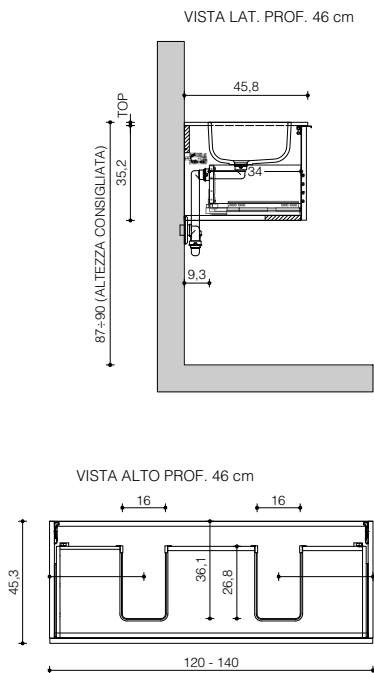

VISTA FRONTALE

frontal view

con vasca integrata/sottopiano
with integrated/undercounter basin

VISTA LATERALE

side view

con vasca integrata/sottopiano
with integrated/undercounter basin

con doppia vasca integrata/sottopiano cx
with integrated/undercounter double basin

VISTA FRONTALE
frontal view

VISTA LATERALE
side view

P. 46
D. 46

P. 51
D. 51

con lavabo in appoggio
with sit-on basin

VISTA FRONTALE
frontal view

VISTA LATERALE
side view

P. 46
D. 46

VISTA FRONTALE

frontal view

con lavabo in appoggio
with sit-on basin

**c/cassetto interno H.10 e
lavabo in appoggio**
*with 10-cm internal drawer and
sit-on basin*

VISTA LATERALE

side view

con lavabo in appoggio
with sit-on basin

c/cassetto interno H. 10
with 10-cm internal drawer