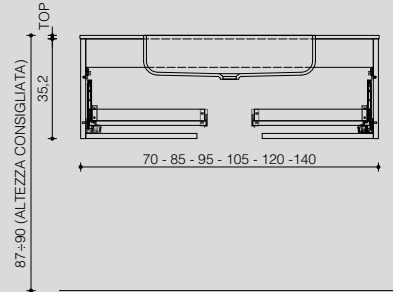

Schede Tecniche

Technical Sheets

BASI SOSPESSE H. 35

H. 25 WALL-HUNG BASES

con vasca integrata/sottopiano cx
with cx integrated/undercounter basin

VISTA FRONTALE
frontal view

VISTA LATERALE
side view

P. 46
D. 46

P. 51
D. 51

con vasca integrata/sottopiano laterale
with side integrated/undercounter basin

VISTA FRONTALE
frontal view

VISTA LATERALE
side view

P. 46
D. 46

P. 51
D. 51

con rinforzi (cartongesso) per vasca integrata/sottopiano
with reinforcements (plasterboard) for integrated/undercounter basin

VISTA FRONTALE

frontal view

con vasca integrata/sottopiano
with integrated/undercounter basin

VISTA LATERALE

side view

con vasca integrata/sottopiano
with integrated/undercounter basin

con doppia vasca integrata/sottopiano cx
with integrated/undercounter double basin

c/cassetto interno H. 10
with 10-cm internal drawer