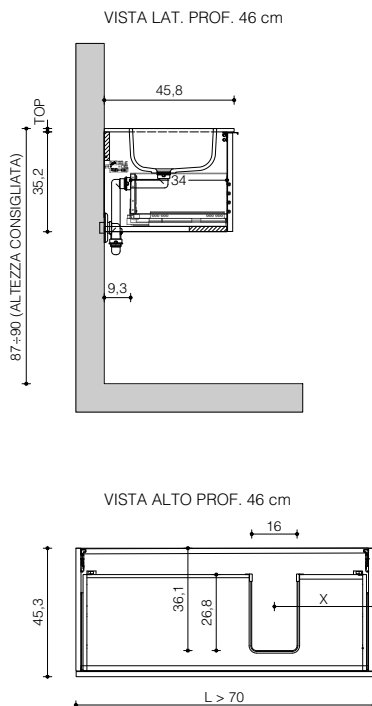

P. 51
D. 51

con vasca integrata/sottopiano laterale
with side integrated/undercounter basin

VISTA FRONTALE
frontal view

VISTA LATERALE
side view

P. 46
D. 46

P. 51
D. 51

con rinforzi (cartongesso) per vasca integrata/sottopiano
with reinforcements (plasterboard) for integrated/undercounter basin

VISTA FRONTALE

frontal view

con vasca integrata/sottopiano
with integrated/undercounter basin

VISTA LATERALE

side view

con vasca integrata/sottopiano
with integrated/undercounter basin

con doppia vasca integrata/sottopiano cx
with integrated/undercounter double basin

VISTA FRONTALE

frontal view

con lavabo in appoggio
with sit-on basin

**c/cassetto interno H.10 e
lavabo in appoggio**
*with 10-cm internal drawer and
sit-on basin*

VISTA LATERALE

side view

con lavabo in appoggio
with sit-on basin

c/cassetto interno H. 10
with 10-cm internal drawer