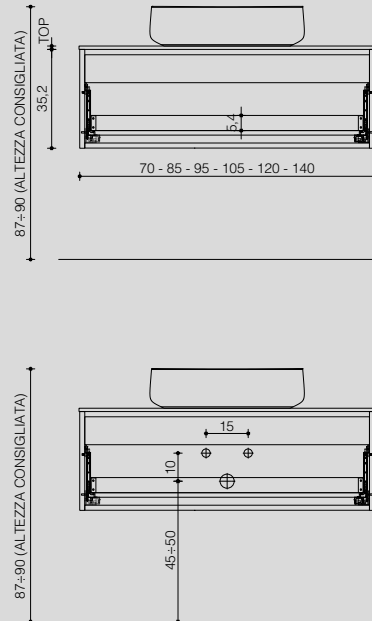

VISTA FRONTALE
frontal view

VISTA LATERALE
side view

P. 46
D. 46

P. 51
D. 51

con lavabo in appoggio
with sit-on basin

VISTA FRONTALE
frontal view

VISTA LATERALE
side view

P. 46
D. 46

P. 51
D. 51

c/cassetto interno H.10 e lavabo in appoggio
with 10-cm internal drawer and sit-on basin

VISTA FRONTALE
frontal view

VISTA LATERALE
side view

P. 46
D. 46

P. 51
D. 51

con rinforzi (cartongesso) per lavabo in appoggio
with reinforcements (plasterboard) for sit-on basin

VISTA FRONTALE

frontal view

con lavabo in appoggio
with sit-on basin

**c/cassetto interno H.10 e
lavabo in appoggio**
*with 10-cm internal drawer and
sit-on basin*

VISTA LATERALE

side view

con lavabo in appoggio
with sit-on basin

c/cassetto interno H. 10
with 10-cm internal drawer