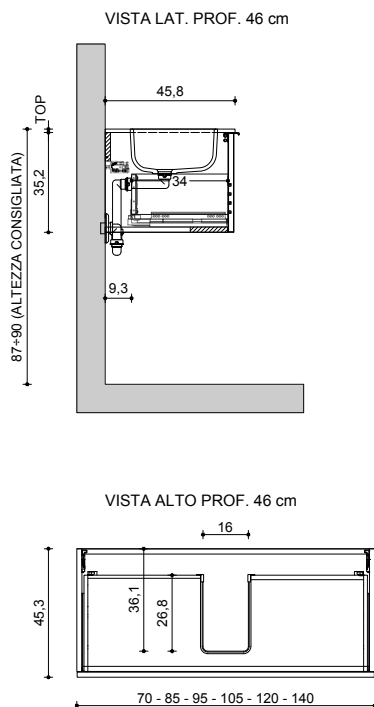

Schede Tecniche

Technical Sheets

BASI SOSPESSE H. 35

H. 25 WALL-HUNG BASES

con vasca integrata/sottopiano cx
with cx integrated/undercounter basin

VISTA FRONTALE
frontal view

VISTA LATERALE
side view

P. 46
D. 46

P. 51
D. 51

con vasca integrata/sottopiano laterale
with side integrated/undercounter basin

VISTA FRONTALE
frontal view

VISTA LATERALE
side view

P. 46
D. 46

P. 51
D. 51

con rinforzi (cartongesso) per vasca integrata/sottopiano
with reinforcements (plasterboard) for integrated/undercounter basin

VISTA FRONTALE

frontal view

con vasca integrata/sottopiano
with integrated/undercounter basin

VISTA LATERALE

side view

con vasca integrata/sottopiano
with integrated/undercounter basin

con doppia vasca integrata/sottopiano cx
with integrated/undercounter double basin

c/cassetto interno H. 10
with 10-cm internal drawer