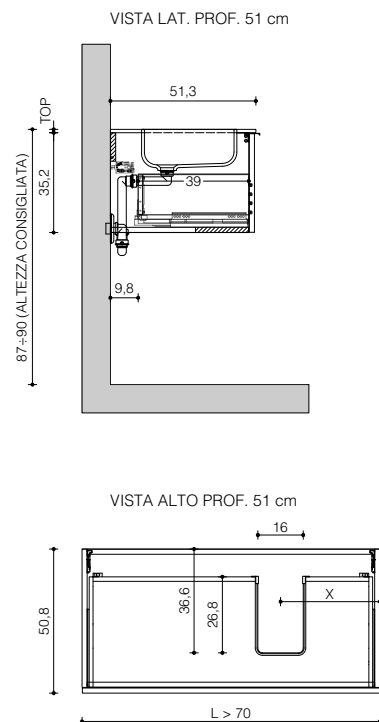

P. 51
D. 51

con vasca integrata/sottopiano laterale
with side integrated/undercounter basin

VISTA FRONTALE
frontal view

VISTA LATERALE
side view

P. 46
D. 46

P. 51
D. 51

con rinforzi (cartongesso) per vasca integrata/sottopiano
with reinforcements (plasterboard) for integrated/undercounter basin

VISTA FRONTALE

frontal view

con vasca integrata/sottopiano
with integrated/undercounter basin

VISTA LATERALE

side view

con vasca integrata/sottopiano
with integrated/undercounter basin

con doppia vasca integrata/sottopiano cx
with integrated/undercounter double basin

VISTA FRONTALE

frontal view

con lavabo in appoggio
with sit-on basin

**c/cassetto interno H.10 e
lavabo in appoggio**
*with 10-cm internal drawer and
sit-on basin*

VISTA LATERALE

side view

con lavabo in appoggio
with sit-on basin

c/cassetto interno H. 10
with 10-cm internal drawer