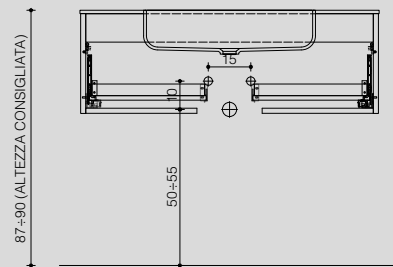

Schede Tecniche

Technical Sheets

BASI SOSPESSE H. 35

H. 25 WALL-HUNG BASES

con vasca integrata/sottopiano cx
with cx integrated/undercounter basin

VISTA FRONTALE
frontal view

VISTA LATERALE
side view

P. 46
D. 46

P. 51
D. 51

con vasca integrata/sottopiano laterale
with side integrated/undercounter basin

VISTA FRONTALE
frontal view

VISTA LATERALE
side view

P. 46
D. 46

P. 51
D. 51

con rinforzi (cartongesso) per vasca integrata/sottopiano
with reinforcements (plasterboard) for integrated/undercounter basin

VISTA FRONTALE

frontal view

con vasca integrata/sottopiano
with integrated/undercounter basin

VISTA LATERALE

side view

con vasca integrata/sottopiano
with integrated/undercounter basin

con doppia vasca integrata/sottopiano cx
with integrated/undercounter double basin

c/cassetto interno H. 10
with 10-cm internal drawer