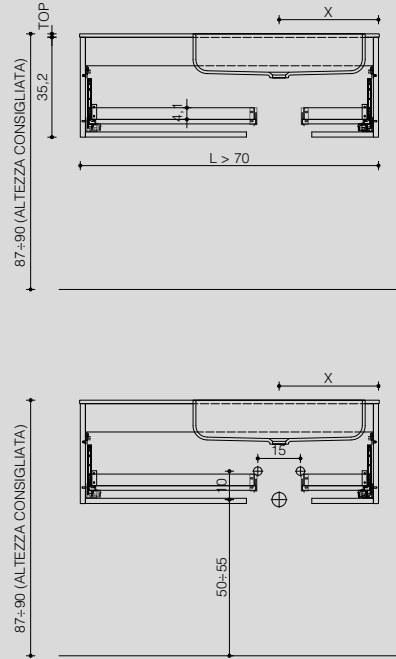

Schede Tecniche

Technical Sheets

BASI SOSPESSE H. 35

H. 25 WALL-HUNG BASES

con vasca integrata/sottopiano cx
with cx integrated/undercounter basin

VISTA FRONTALE
frontal view

VISTA LATERALE
side view

P. 46
D. 46

P. 51
D. 51

con vasca integrata/sottopiano laterale
with side integrated/undercounter basin

VISTA FRONTALE
frontal view

VISTA LATERALE
side view

P. 46
D. 46

P. 51
D. 51

con rinforzi (cartongesso) per vasca integrata/sottopiano
with reinforcements (plasterboard) for integrated/undercounter basin

VISTA FRONTALE

frontal view

con vasca integrata/sottopiano
with integrated/undercounter basin

VISTA LATERALE

side view

con vasca integrata/sottopiano
with integrated/undercounter basin

con doppia vasca integrata/sottopiano cx
with integrated/undercounter double basin

c/cassetto interno H. 10
with 10-cm internal drawer