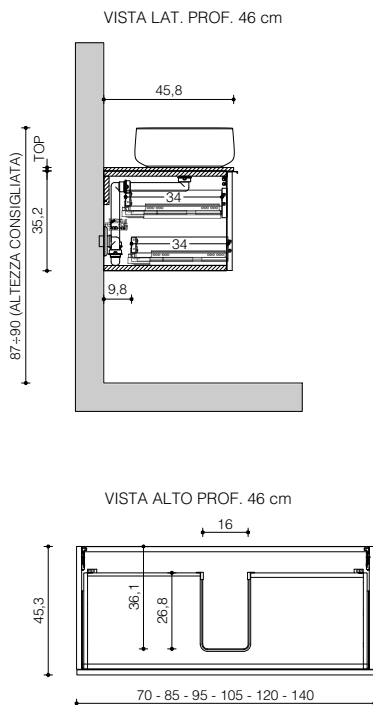

VISTA FRONTALE
frontal view

VISTA LATERALE
side view

P. 46
D. 46

P. 51
D. 51

con lavabo in appoggio
with sit-on basin

VISTA FRONTALE
frontal view

VISTA LATERALE
side view

P. 46
D. 46

P. 51
D. 51

c/cassetto interno H.10 e lavabo in appoggio
with 10-cm internal drawer and sit-on basin

VISTA FRONTALE
frontal view

VISTA LATERALE
side view

P. 46
D. 46

P. 51
D. 51

con rinforzi (cartongesso) per lavabo in appoggio
with reinforcements (plasterboard) for sit-on basin

VISTA FRONTALE

frontal view

con lavabo in appoggio
with sit-on basin

**c/cassetto interno H.10 e
lavabo in appoggio**
*with 10-cm internal drawer and
sit-on basin*

VISTA LATERALE

side view

con lavabo in appoggio
with sit-on basin

c/cassetto interno H. 10
with 10-cm internal drawer