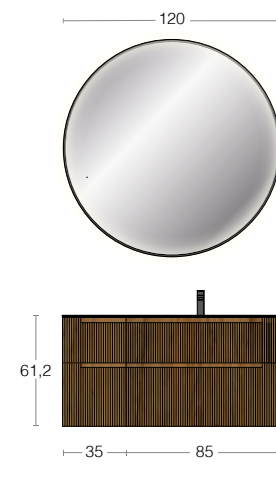

Armonia significa eleganza.
Accostare matericità diverse
tra effetto legno e Gres per
un bagno unico e raffinato.

Armonia means elegance.
Combining different textures between wood effect
and stoneware for a unique and refined bathroom.

L. 120 cm P. 51 cm / W. 120 D. 51 cm