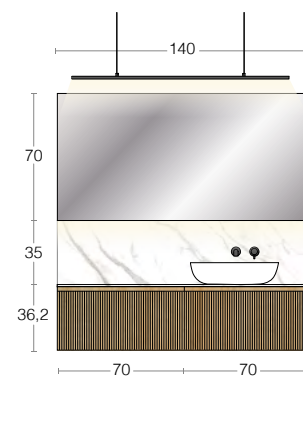

Armonia means solutions.
Combining shapes and spaces to create a harmonious
and unique bathroom environment.

L. 140 P. 46 cm / W. 140 D. 46 cm

Scegli tra le diverse tipologie di apertura cassetto: scopri a pagina 10 tutte le opzioni disponibili.
 Choose between different types of drawer opening: see page 10 to discover all the options available.