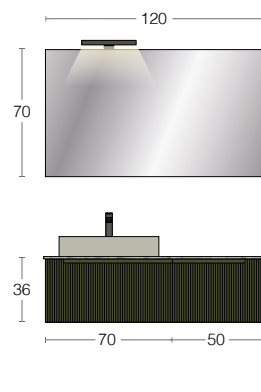

Armonia means solutions.
Combining shapes and spaces to create a harmonious
and unique bathroom environment.

L. 140 P. 46 cm / W. 140 D. 46 cm

Scegli tra le diverse tipologie di apertura cassetto: scopri a pagina 10 tutte le opzioni disponibili.
 Choose between different types of drawer opening: see page 10 to discover all the options available.

Armonia means personalisation.
Find and choose the right harmony between shapes,
materials and colours to create an original bathroom
that reflects your style.

L. 120 P. 51 cm / W. 120 D. 51 cm

Lavabi in ceramica in diverse forme e 5 colori, con o senza foro miscelatore.
Ceramic washbasins in various shapes and 5 colours, with or without mixer hole.