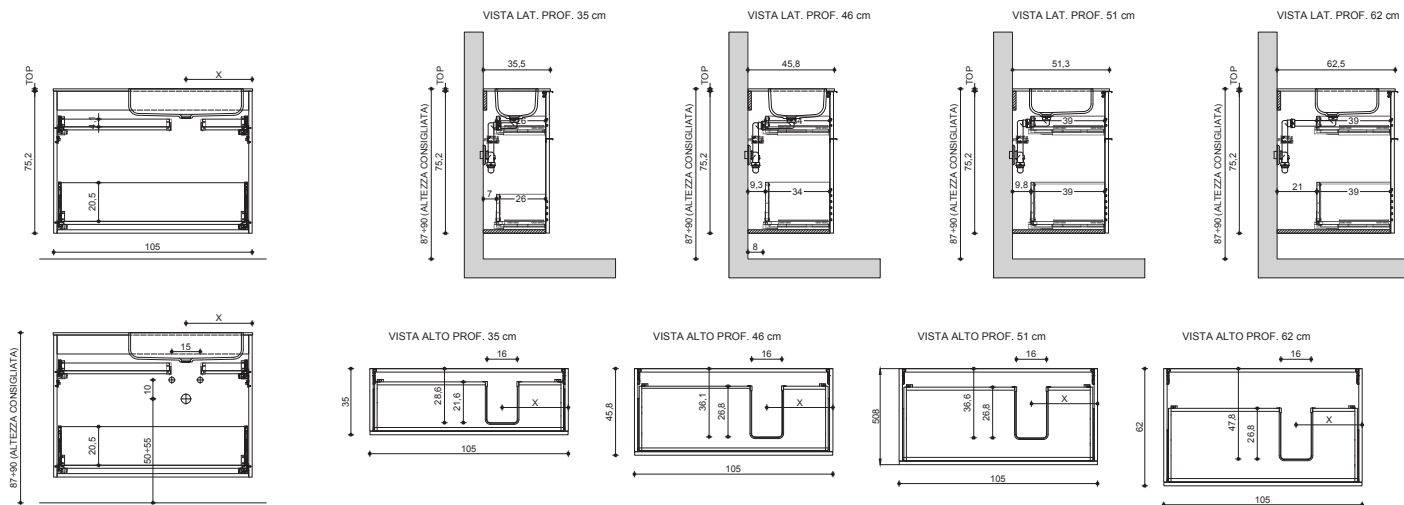

CARATTERISTICHE TECNICHE - POSIZIONAMENTO BASE LAVABO H. 75
TECHNICAL FEATURES - POSITIONING FOR WASHBASIN BASE H. 75

BASI LAVABO H. 75 1 CASSETTONE + CASSETTO INTERNO
VARIANTE: CON VASCA INTEGRATA/LAVABO SOTTOPIANO DX-SX
N.B.: VERIFICARE IL POSIZIONAMENTO
DELLO SCARICO DEL LAVABO

WASHBASIN BASE H. 75 W/1 DRAWER + INTERNAL DRAWER
VARIANT: WITH BUILT-IN / RECESSED BASIN R-L
N.B.: CHECK POSITION OF WASHBASIN DRAIN

BASI LAVABO H. 75 1 CASSETTONE + CASSETTO INTERNO
VARIANTE: CON VASCA INTEGRATA/LAVABO SOTTOPIANO CX
N.B.: VERIFICARE IL POSIZIONAMENTO
DELLO SCARICO DEL LAVABO

WASHBASIN BASE H. 75 W/1 DRAWER + INTERNAL DRAWER
VARIANT: WITH BUILT-IN / RECESSED BASIN CX
N.B.: CHECK POSITION OF WASHBASIN DRAIN