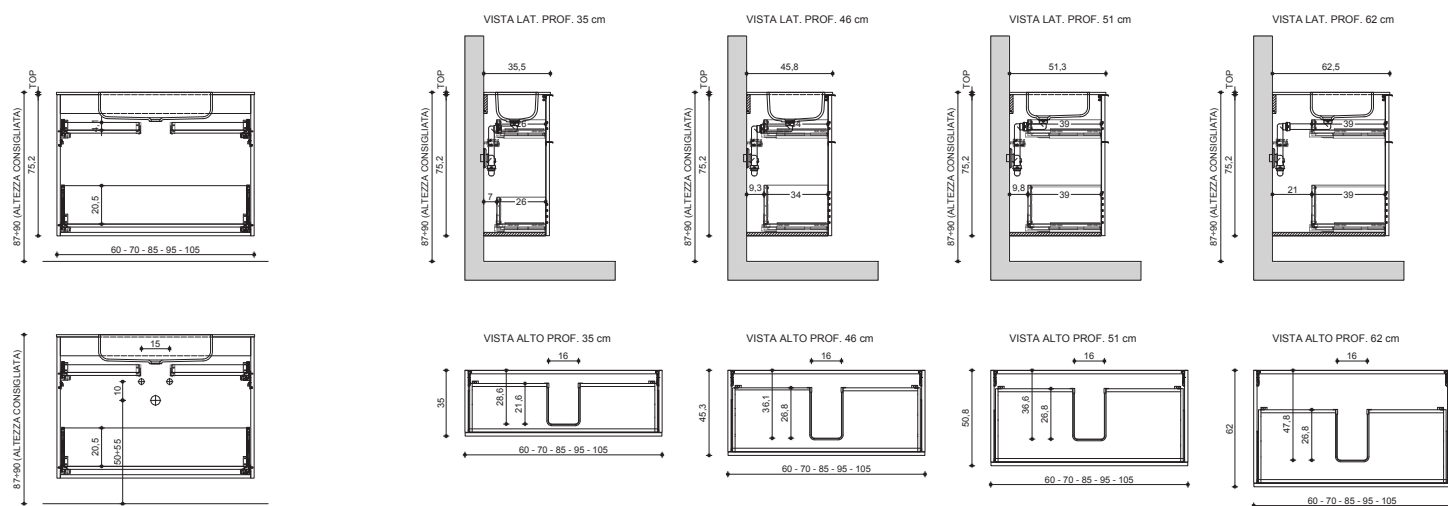

* ALTEZZA CONSIGLIATA
* RECOMMENDED HEIGHT